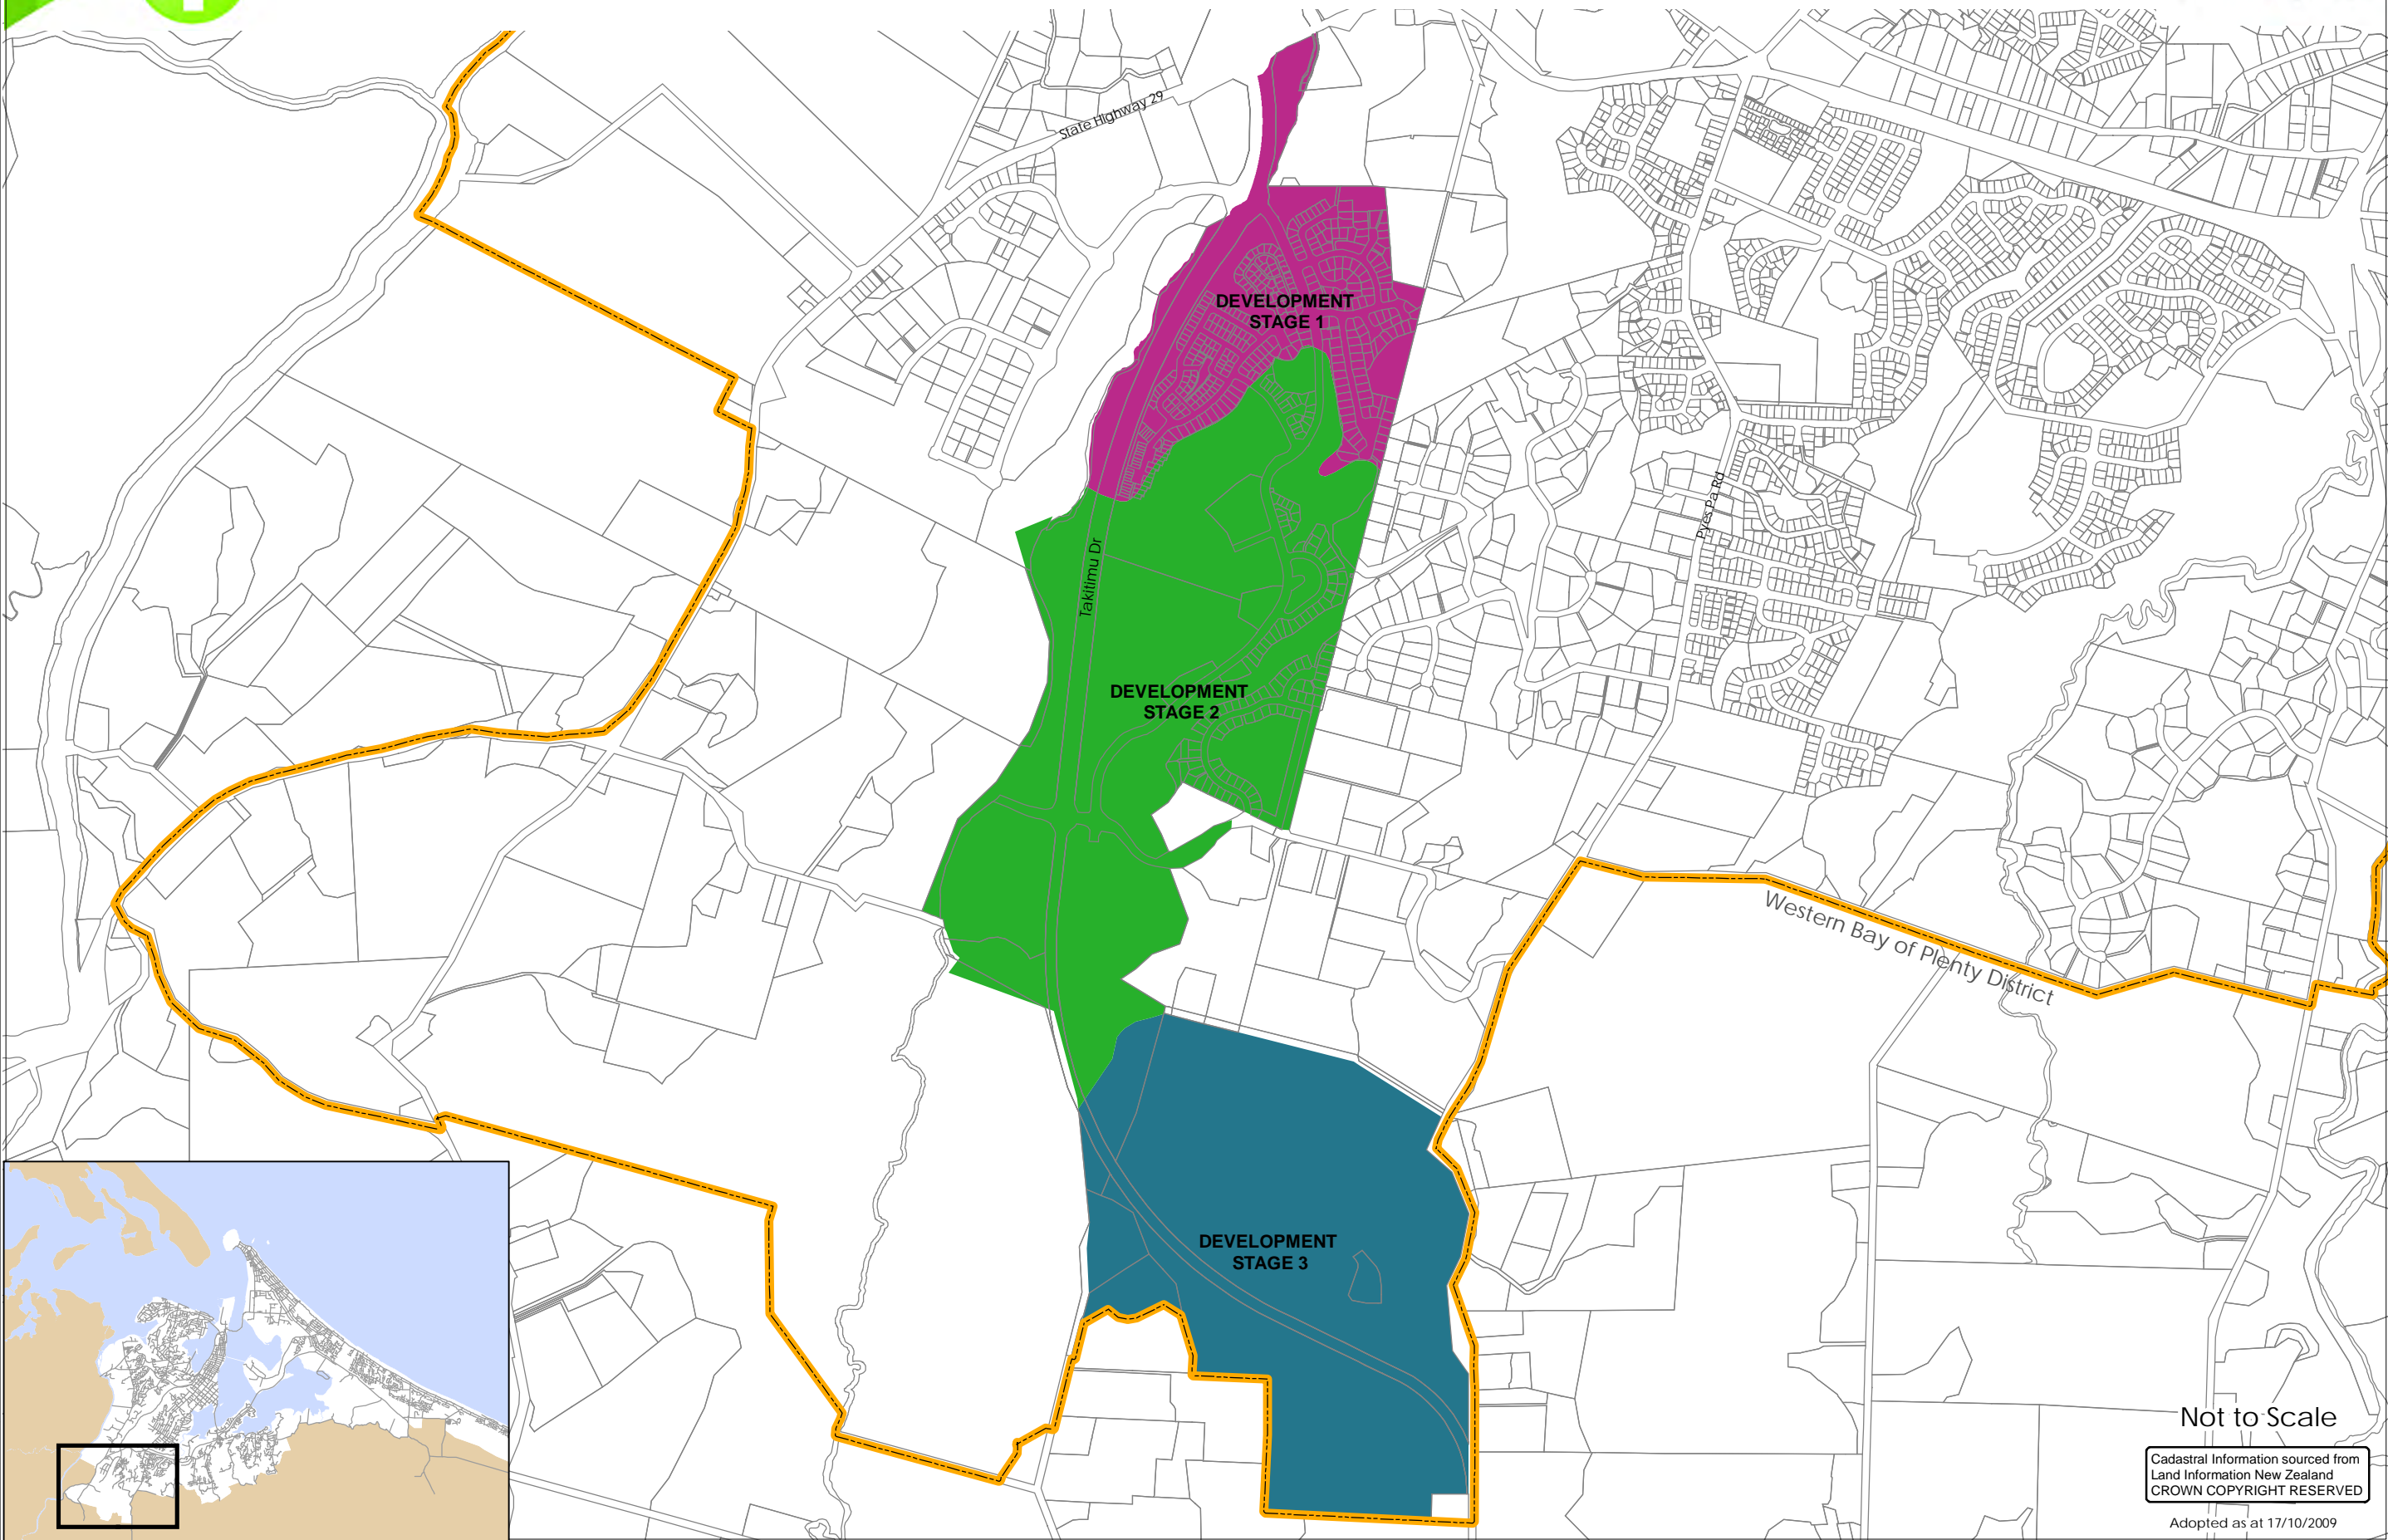

# City Plan

Section 5  
Pyes Pa West Staging Diagram

Diagram 7

Section 5\_7L.mxd - 29/09/2009 @ 3:38:58 p.m.  
Produced by Geographic Information Systems - Copyright Tauranga City Council

Not to Scale  
Cadastral Information sourced from  
Land Information New Zealand  
CROWN COPYRIGHT RESERVED  
Adopted as at 17/10/2009